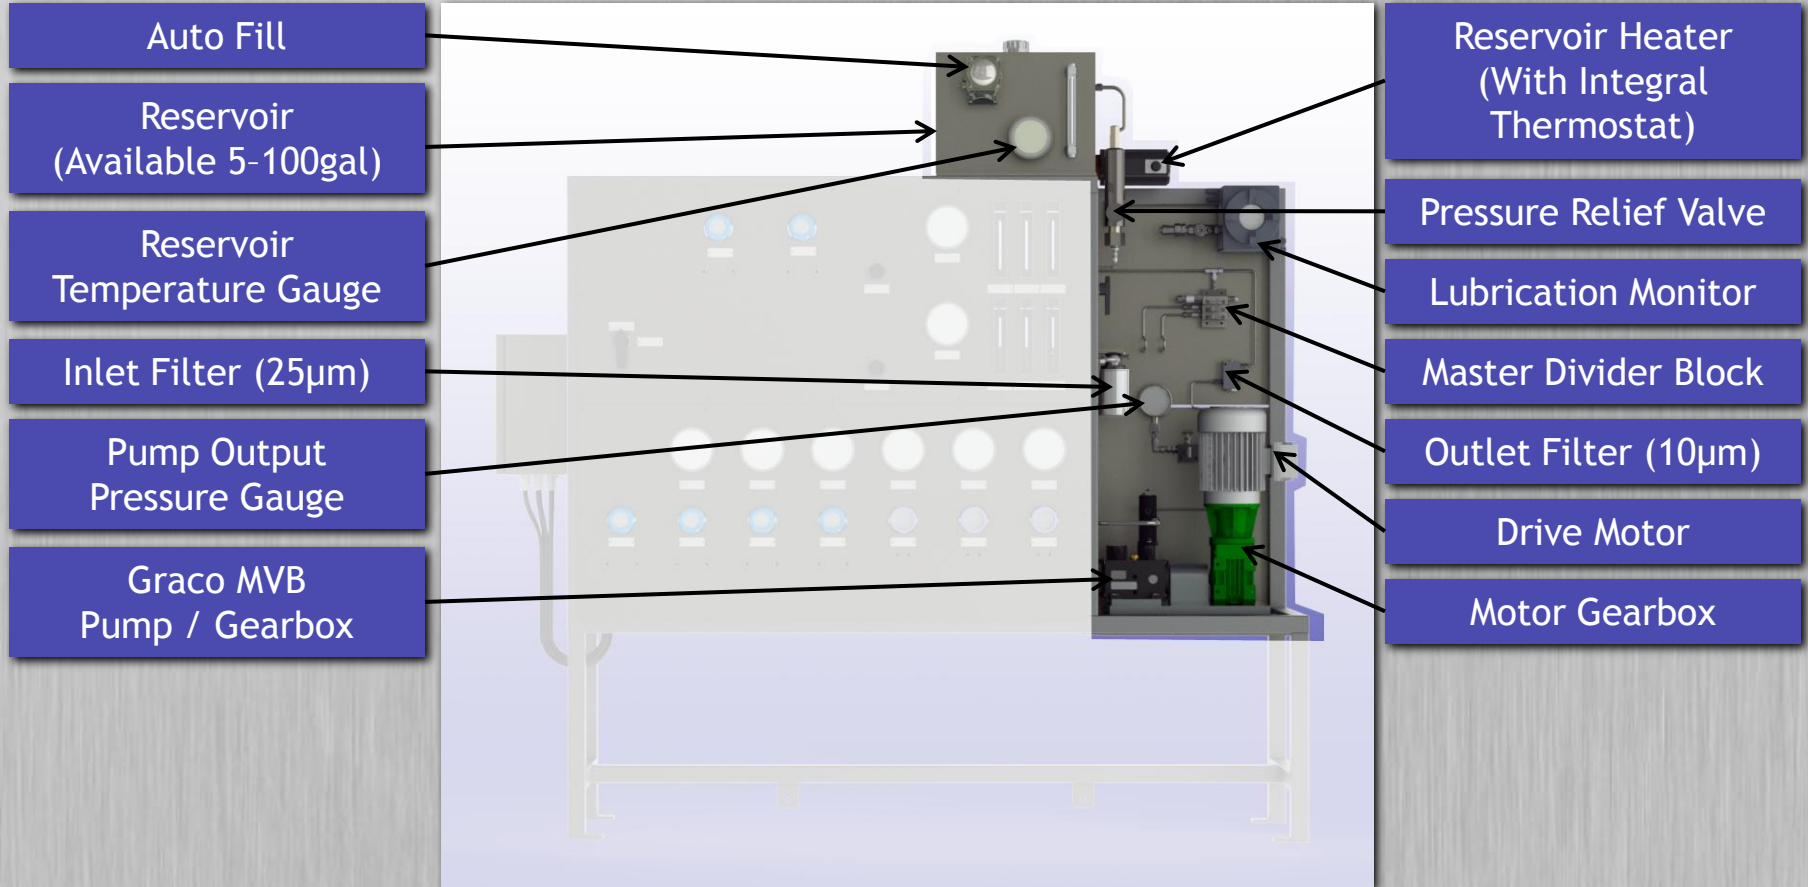

uFlex Combined Systems

All Systems are custom built and any combination of products are available

uFlex Combined Systems

uFlex Cylinder Lubricator

uFlex Buffer System

Purge Pressure
Gauges

Purge Pressure
Transmitters

Supply Ball Valve

Flow Meters

Purge Pressure
Regulators

uFlex Instrumentation Rack

uFlex Connection Detail

Buffer Outlet Connections

Cylinder Lube Connections

Buffer Supply Connection