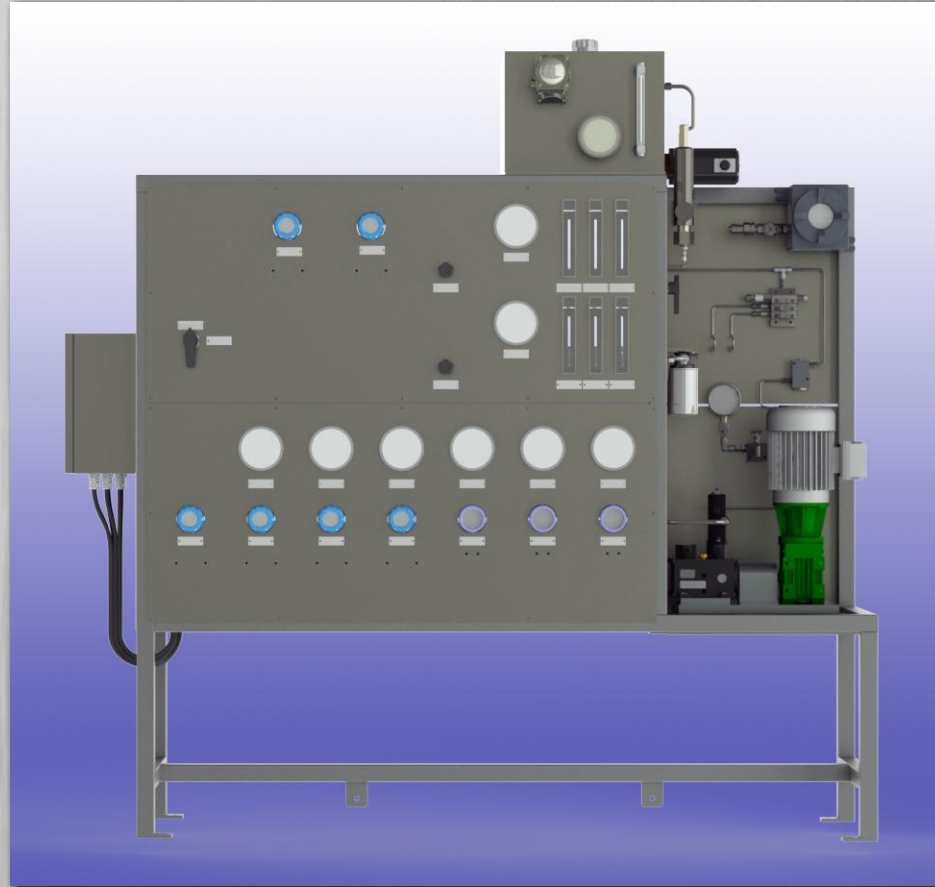

uFlex Combined Systems

All Systems are custom built and any combination of products are available

uFlex Combined Systems

uFlex Cylinder Lubricator

uFlex Buffer System

Purge Pressure
Gauges

Purge Pressure
Transmitters

Supply Ball Valve

Flow Meters

Purge Pressure
Regulators

uFlex Instrumentation Rack

uFlex Connection Detail

Buffer Outlet Connections

Cylinder Lube Connections

Buffer Supply Connection