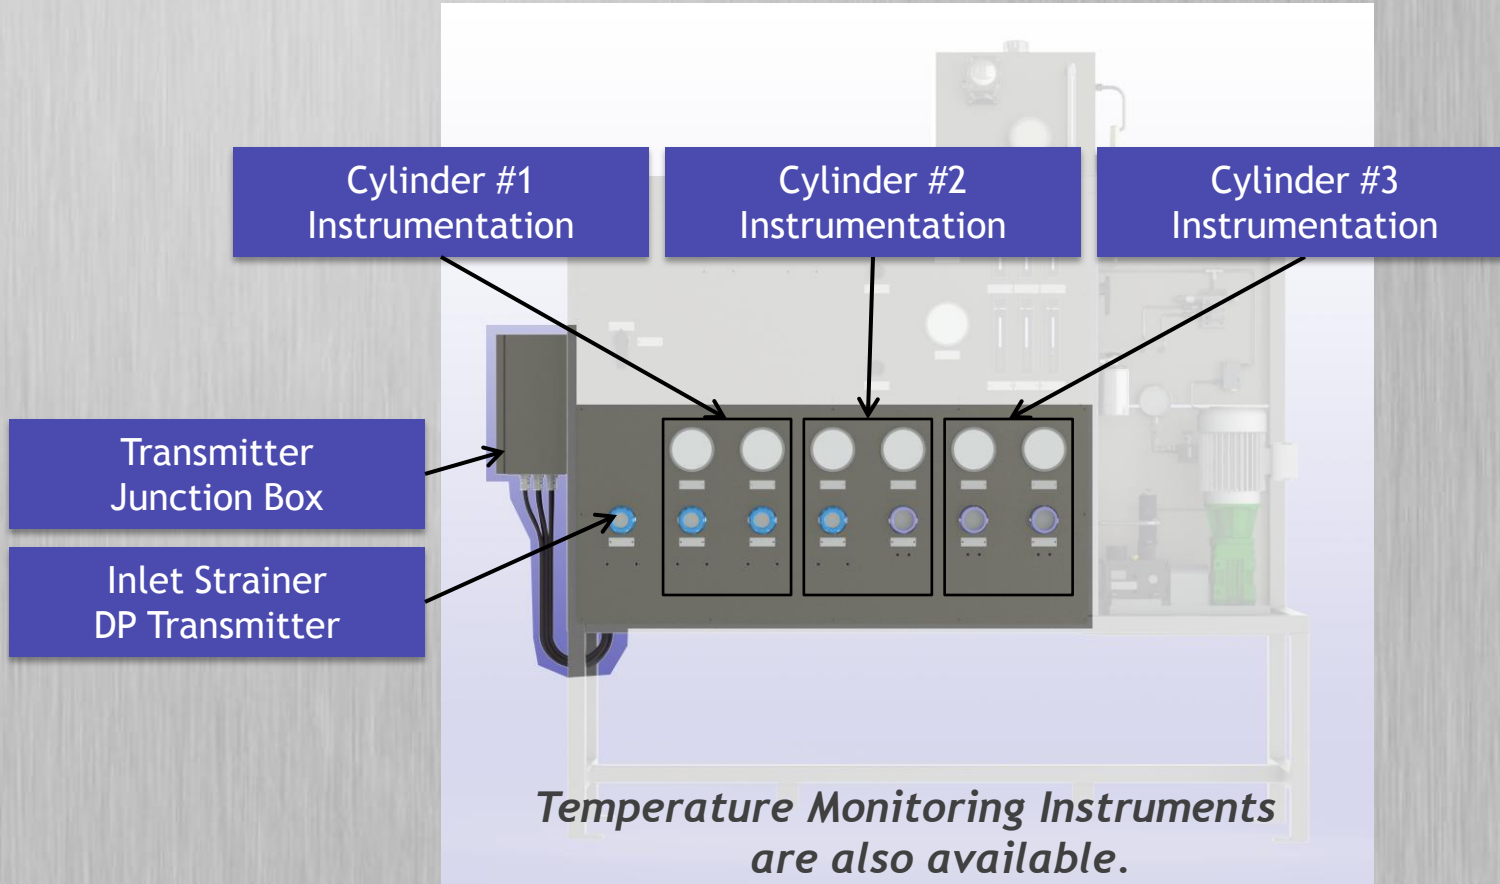

uFlex Combined Systems

All Systems are custom built and any combination of products are available

uFlex Combined Systems

uFlex Cylinder Lubricator

uFlex Buffer System

Purge Pressure
Gauges

Purge Pressure
Transmitters

Supply Ball Valve

Flow Meters

Purge Pressure
Regulators

uFlex Instrumentation Rack

uFlex Connection Detail

Buffer Outlet Connections

Cylinder Lube Connections

Buffer Supply Connection